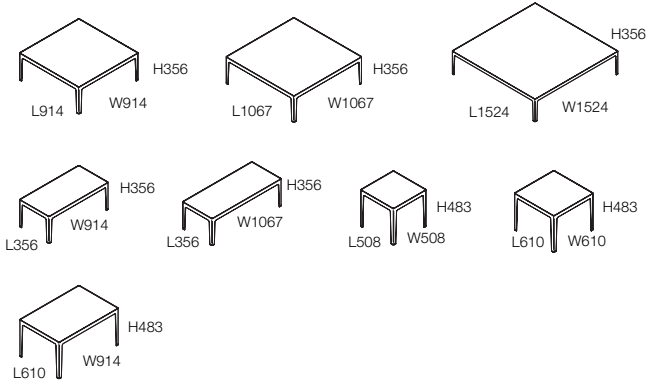

Product Features

Two heights: H356 or H483.
Two shapes: Rectangular or square.
Painted aluminum frame and legs available in 6 matte colours.
Top in laminate, veneer or glass.
Leg inserts available in ultra solid surface (4 colours) or in wood (11 species).

Statement of Line

Product Features

Surface Materials

Laminate (Top surface)

Veneer/Wood (Top Surface/Leg Insert)

*Leg Insert Does Not Exist In Macassar, We Recommend To Specify Black Solid Surface When Macassar Veneer Is Specified.

Glass (Top Surface)

Painted Aluminum (Frame)

Ultra Solid Surface (Leg Insert)