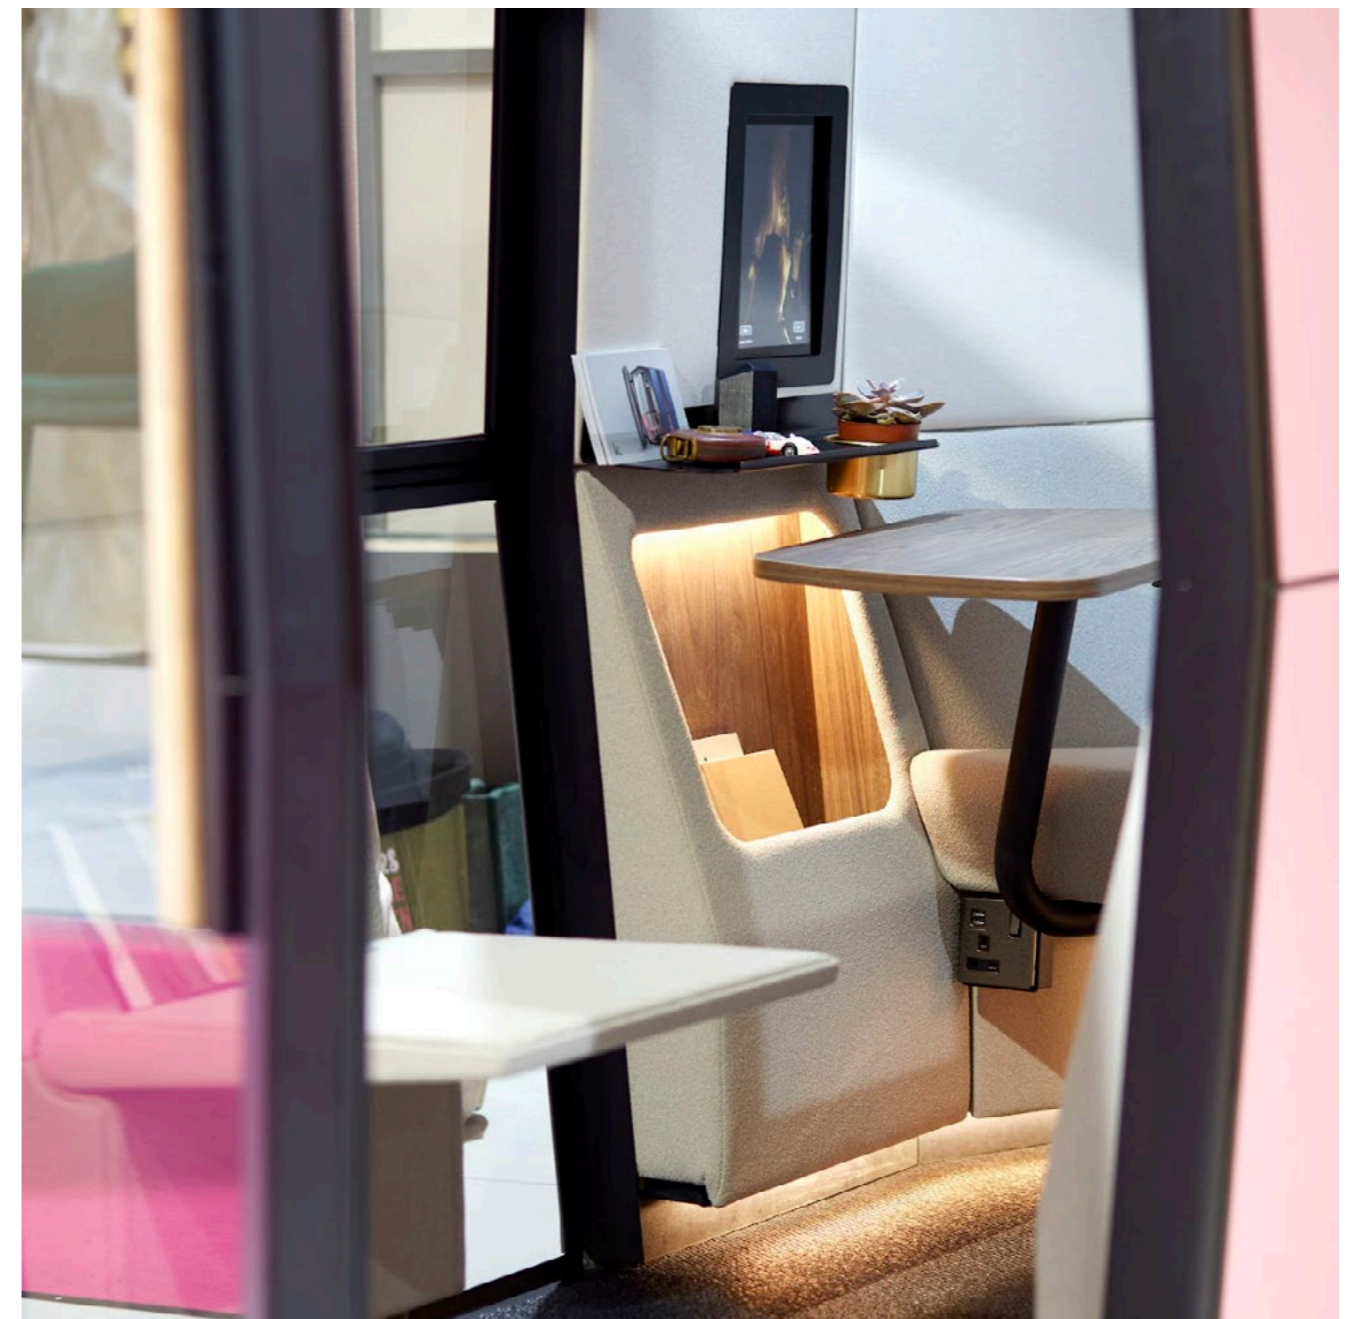

Welcome to Kabin

We create private workspace solutions of premium quality, designed for human wellbeing and focus, to maximise personal productivity.