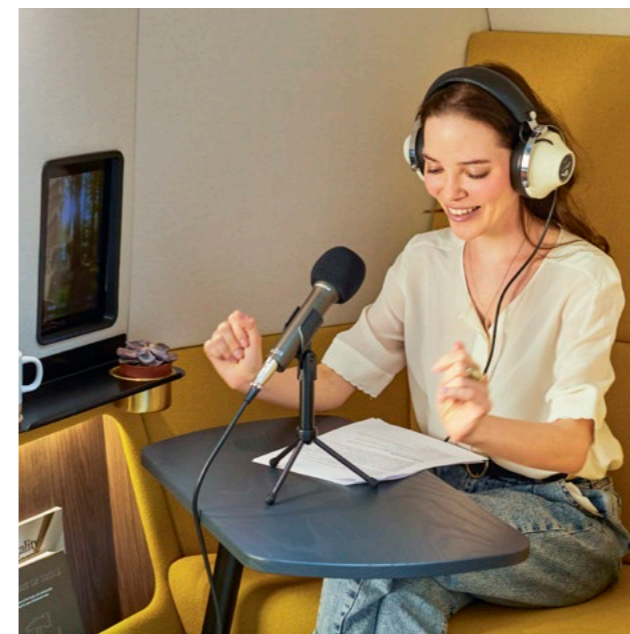

The command position

Kabin's forward-facing design minimizes distractions, eliminating sideways scanning and unwanted glances. This positioning enhances privacy, promotes deeper focus, and creates a personal refuge for truly productive work.

The right environment.
More choice.
Greater productivity.