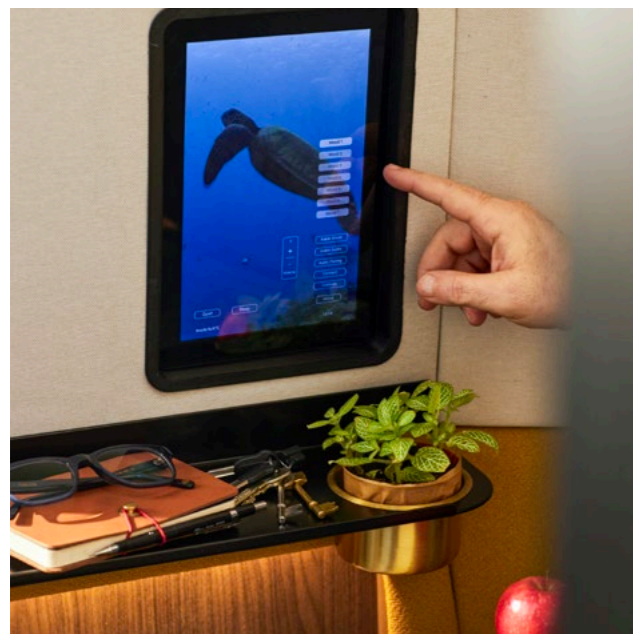

19%

Diverse teams are more innovative and reports show a **19% increase** in innovation revenue for companies with above-average diversity.

↑ Boston Consulting Group, 2020

Smart design, real results

With advanced touchscreen controls, Kabin redefines the single-person workspace — enhancing focus, privacy, and comfort like never before. Designed for high-performance commercial and hospitality spaces, it's the ultimate tech-enabled sanctuary for uninterrupted work.

Intelligent touchscreen control

Kabin is the only workspace with a touchscreen interface, allowing full control over air, light, and music via Bluetooth. Choose from immersive sound and videoscapes like forest, ocean or café for a workspace that adapts to you.

Designed for comfort

Kabin's fully ergonomic seating offers superior support and freedom to move, while soft acoustically rated panels, tactile fabrics, and calming colors create a serene space for extended focus and productivity.

Perfect lighting, your way

Adjustable under-seat and accent lighting create a calming atmosphere, while a wall-mounted reading lamp provides task-specific illumination. Easily control brightness and mood with Kabin's exclusive touchscreen interface.