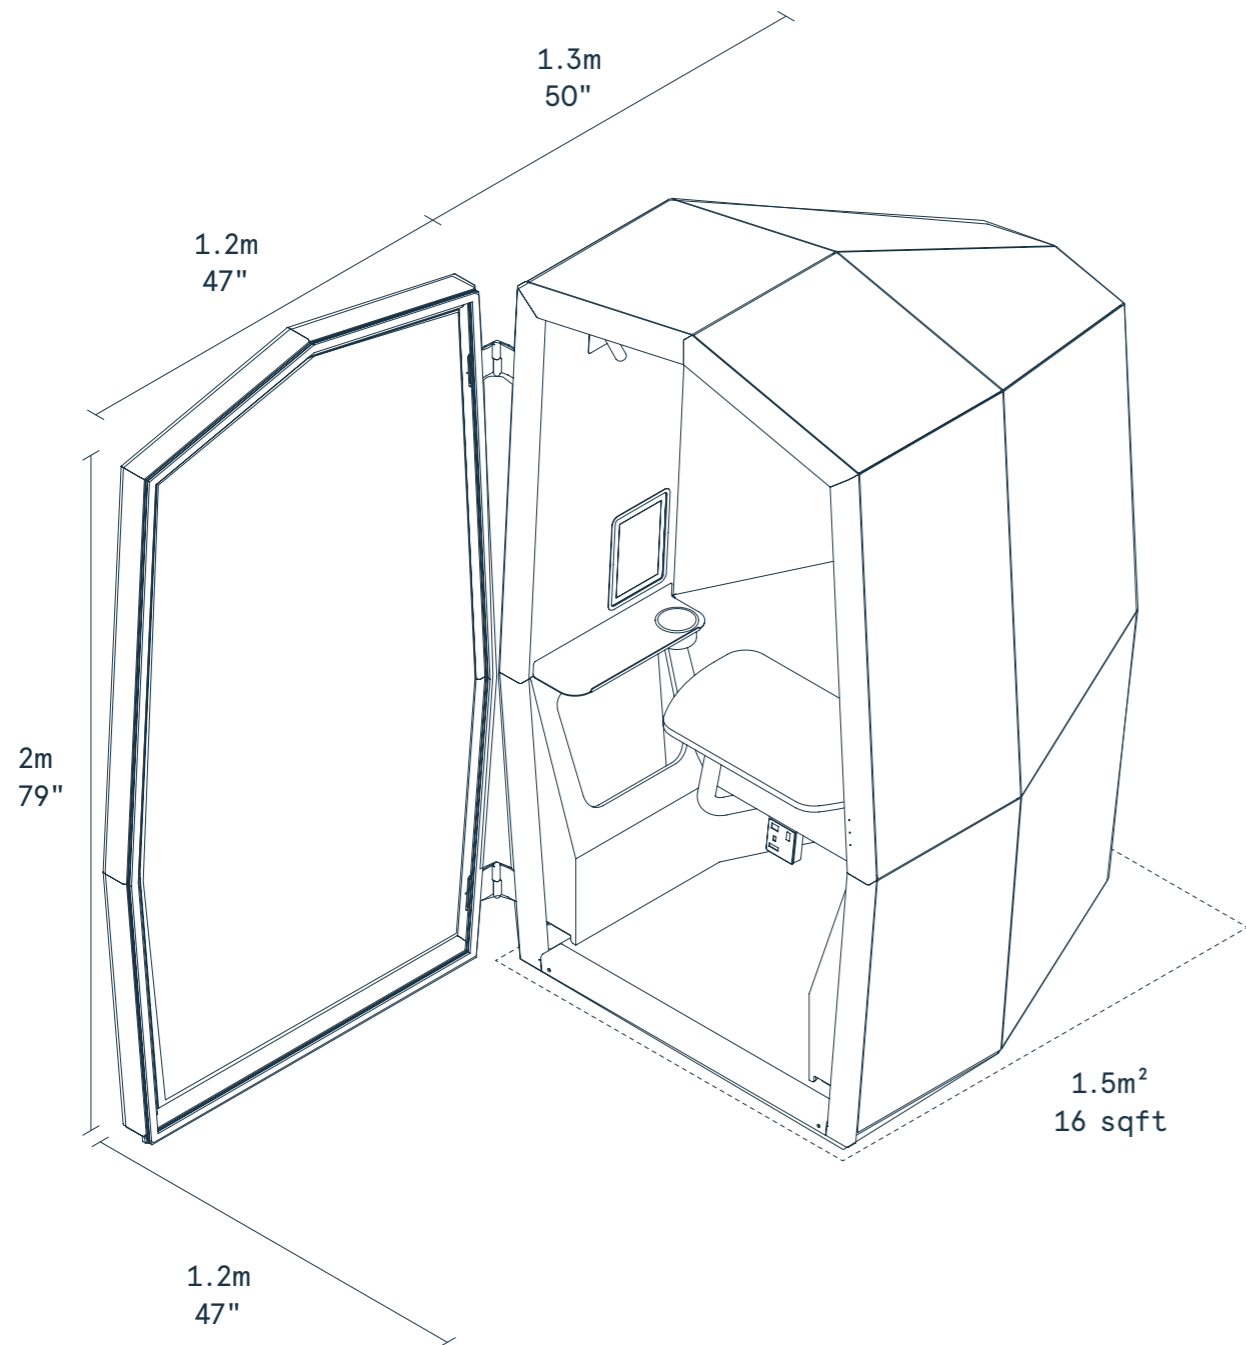

The right environment.
More choice.
Greater productivity.

kabin 1

London

Specifications

Exterior	2m (H) × 1.2m (W) × 1.3m (D) 79" (H) × 47" (W) × 50" (D)
Weight	280 kg 620 lbs
Area	1.5 m ² 16 sq ft
Air flow	21.5 L/s 45.5 CFM
Acoustic	29 dB